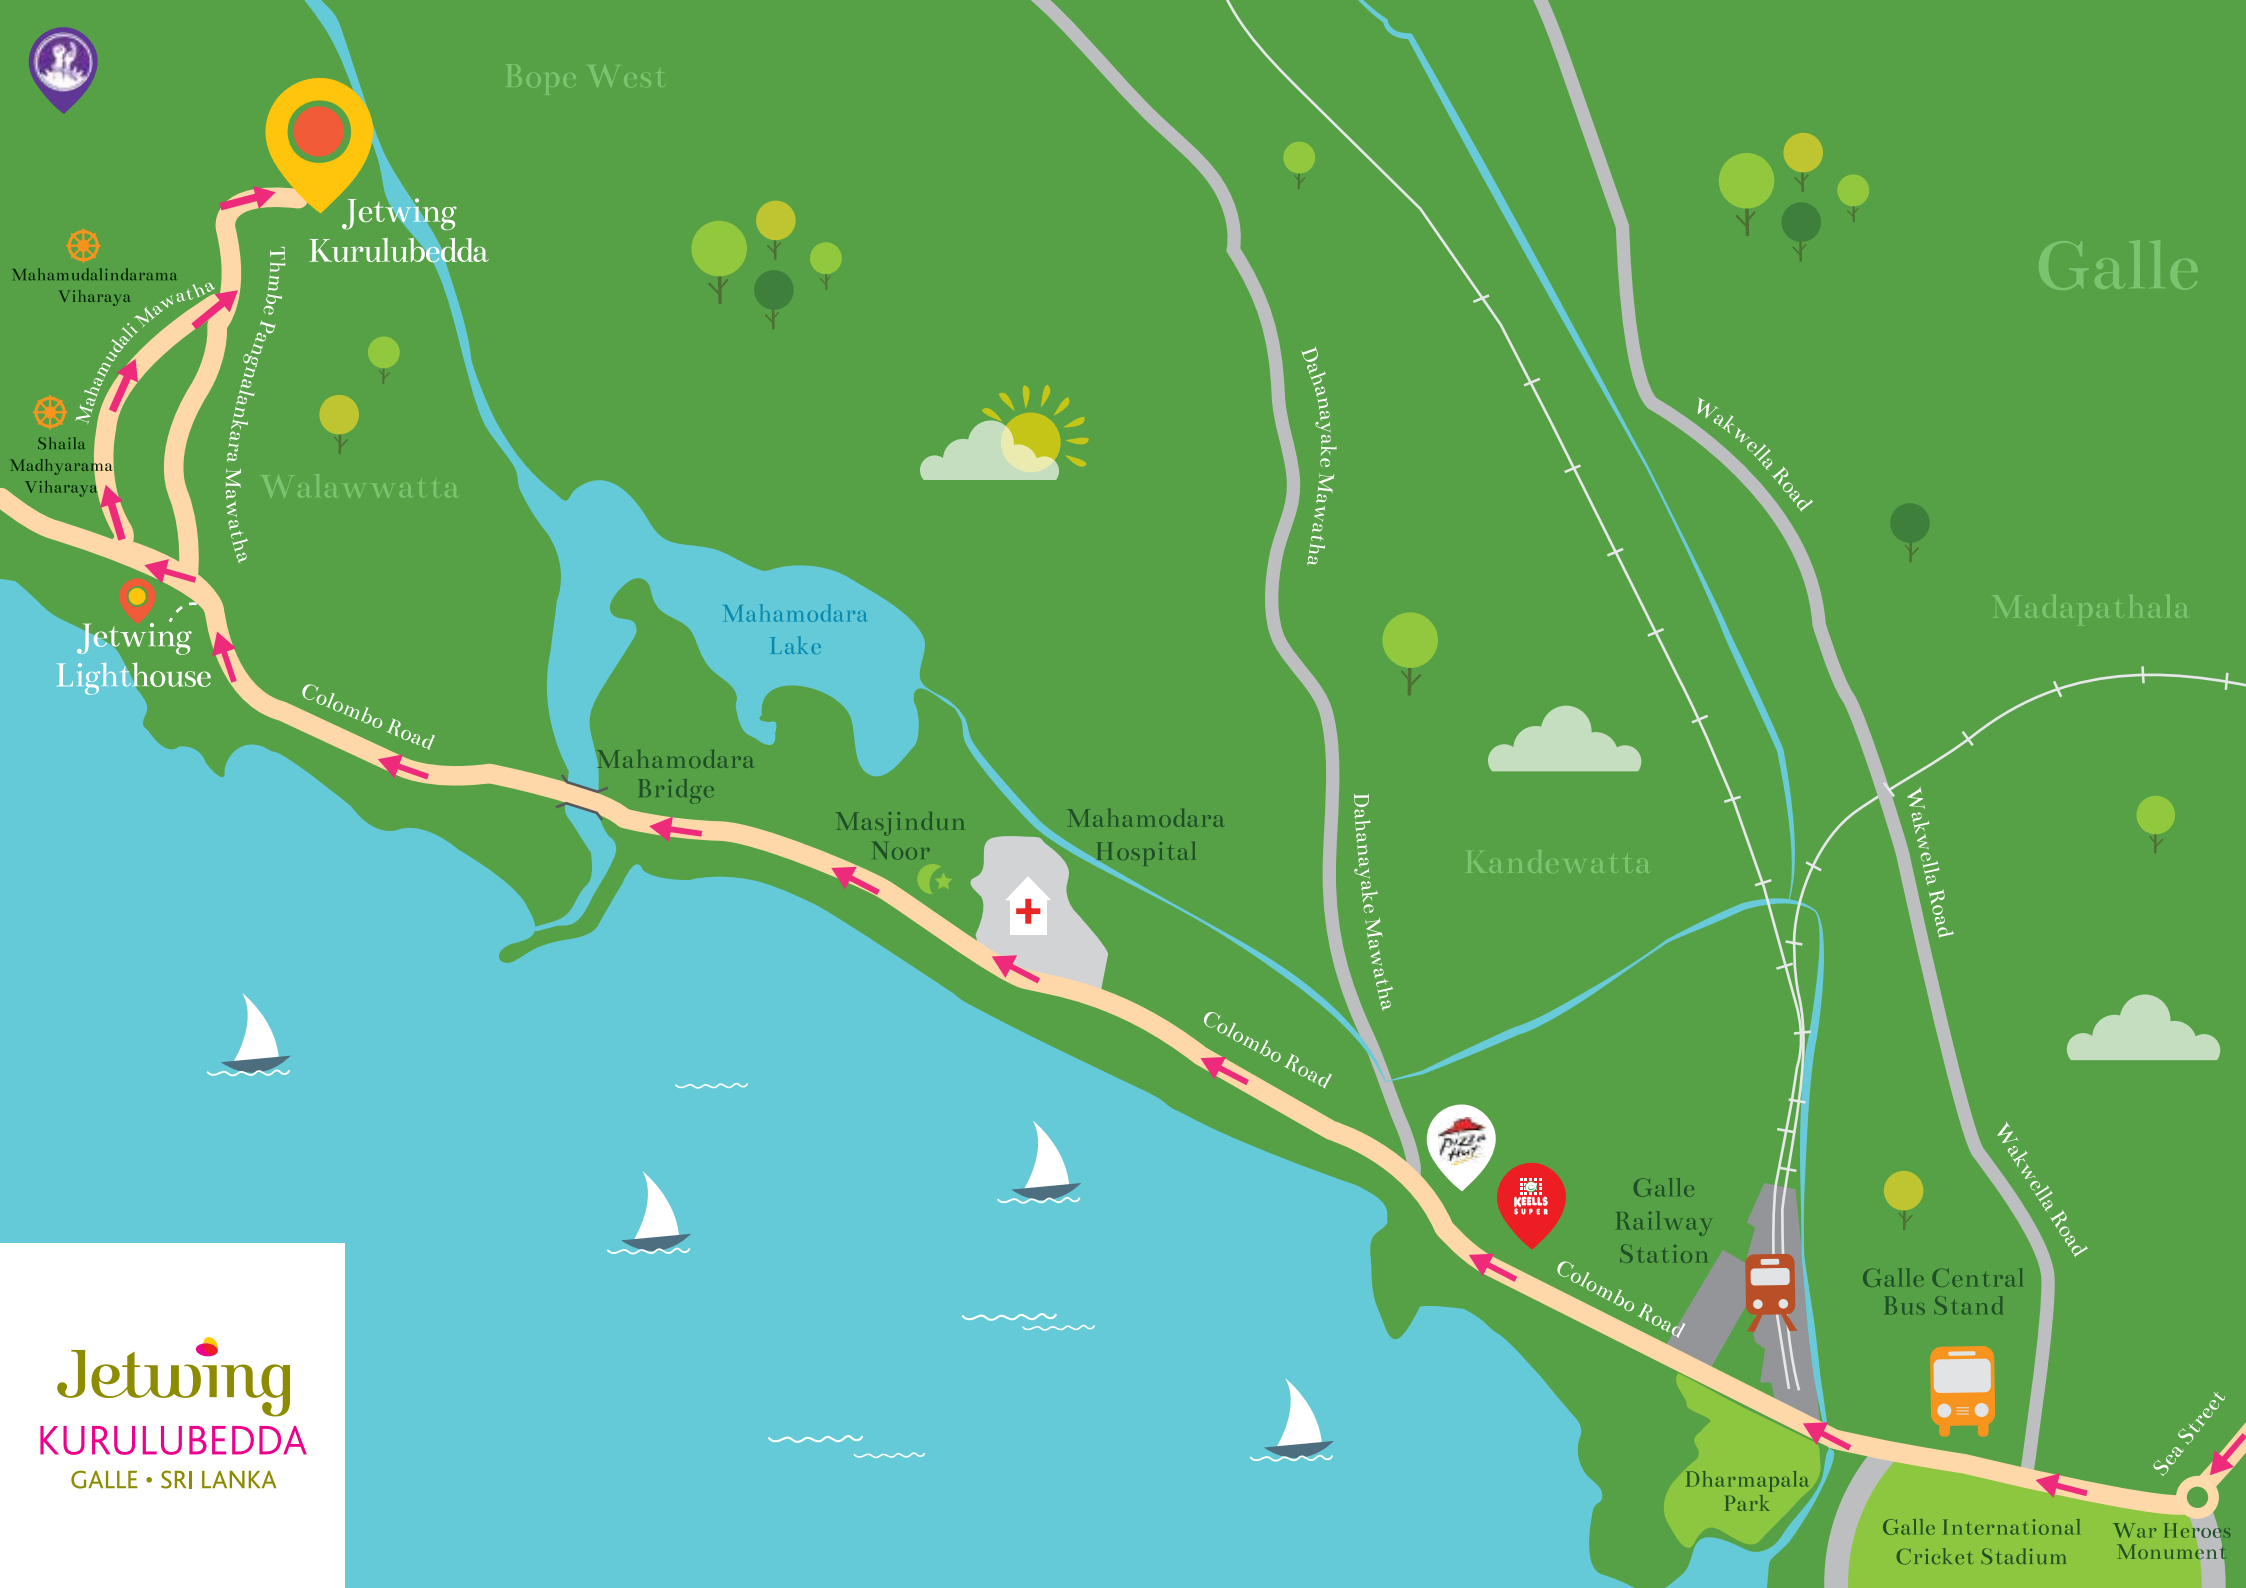

Mahamodara Lake

Masjindun Noor

Mahamodara Hospital

Dahanayake Mawatha

Dahanayake Mawatha

Kandewatta

Colombo Road

Wakwella Road

War Heroes Monument

Sea Street

Jetwing KURULUBEDDA GALLE • SRI LANKA

DIRECTIONS TO JETWING KURULUBEDDA

Enter the Southern Expressway.

Take the Pinnaduwa Exit on to Southern Expressway Access Road.

Continue travelling on Southern Expressway Access Road and pass the Fuel Station 3.9km ahead on the right. Continue travelling until you reach Matara Road.

MAP VISUAL BEGINS HERE

At the roundabout take the 2nd Exit.
Turn right on to Colombo Road and you will pass the Galle Bus Stand.

Continue travelling for 2.6km along Colombo Road.

You will pass Jetwing Lighthouse on your left.

After approximately 1.5km turn right on to Mahamudali Mawatha.

Continue on Mahamudali Mawatha for 850m.

You will reach your destination to your left.

Jetwing Kurulubedda
Mahamudali Mawatha,
Dadella 80000