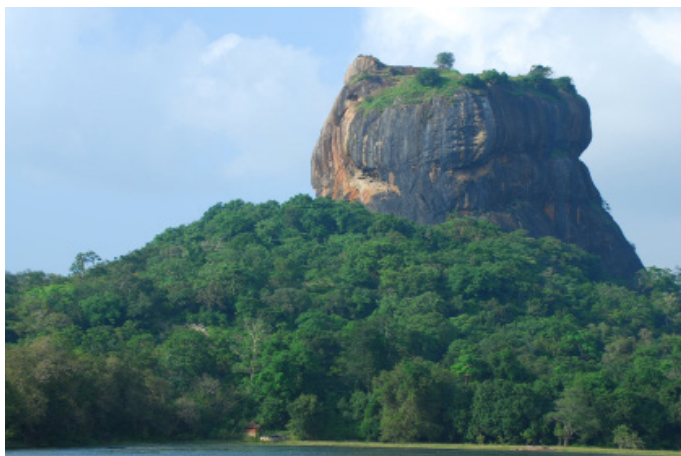

Other Excursions

Cycling

Dambulla Produce Market

Popham's Arboretum